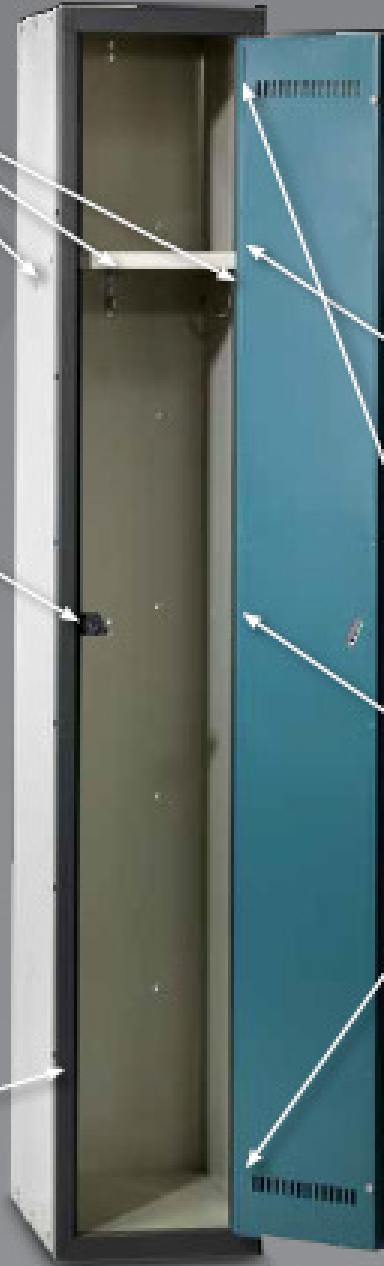

For heavy duty applications the deluxe locker can be provided with a heavy duty 16 gauge door.

Deluxe – 16 is available in all tier sizes.

Vent slots top and bottom are standard with louvers available as an option

Standard Features for the 'Deluxe' Series Lockers

3 heavy duty chrome plated clothes hooks.

Single point hasp with magnetic catch.

Stainless steel handle box and pull with vandal resistant number plate holder.

Continuous full height door stop on both hinge and hasp post (eliminates pushed in doors).

Vandal resistant free-flow venting.

Shelf mount notched in the frame to provide extra strength.

Heavy duty 14Ga 5-knuckle hinges with non-removable pins.

Laminated honeycomb core double panel door for exceptional strength and quietness.

Deluxe Series – 20

For standard applications, the double panel door, has a 20Ga outer panel – 24Ga inner panel.

Deluxe Series – 16